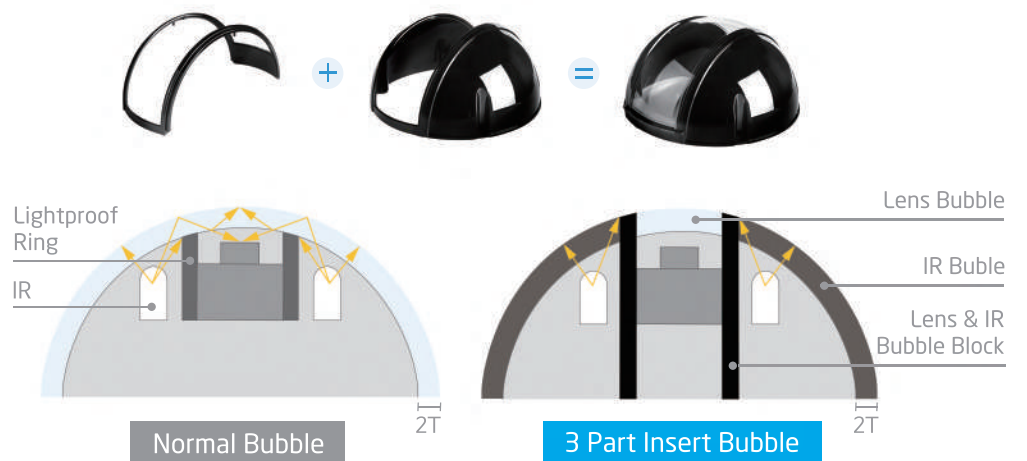

30X IR PTZ HIGH POWER LED DOME

FULL HD IP IR PTZ CAMERA
2MP / WDR / TDN / DNR
DC24V / PoE IEEE

3 Part Insert Bubble

The normal bubble has the light reflection on the lens by being reflected from the inside surface of the bubble. CPRo's 3 part insert bubble has a block part blocking IR light from entering the lens so the light reflection has decreased dramatically.

Lens & IR Bubble Block IR Bubble 3 Part Insert Bubble

Vari-IR technology with 30x optical zoom

The angle of the IR is automatically adjusted according to the zoom, and 360° omni-directional monitoring is possible up to 70m at night.

95° tilt supportable at the PTZ

To overcome tilt angle limitation from the normal spherical bubble, the improved bubble provides 95° tilt angle without any image distortions.

More compact than anything else

It is compact and light compared to the same performance PTZ camera in a small simple design that can be installed in/outdoor.