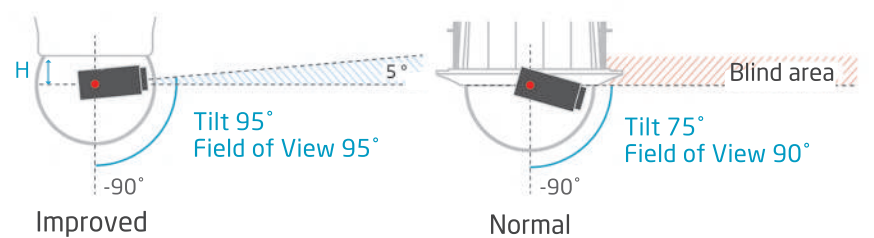

30X IR PTZ HIGH POWER LED DOME

FULL HD IP IR PTZ CAMERA
2MP / WDR / TDN / DNR
DC24V / PoE IEEE

3 Part Insert Bubble

The normal bubble has the light reflection on the lens by being reflected from the inside surface of the bubble. CPRo's 3 part insert bubble has a block part blocking IR light from entering the lens so the light reflection has decreased dramatically.

Lens & IR Bubble Block IR Bubble 3 Part Insert Bubble

Vari-IR technology with 30x optical zoom

The angle of the IR is automatically adjusted according to the zoom, and 360° omni-directional monitoring is possible up to 70m at night.

95° tilt supportable at the PTZ

To overcome tilt angle limitation from the normal spherical bubble, the improved bubble provides 95° tilt angle without any image distortions.

More compact than anything else

It is compact and light compared to the same performance PTZ camera in a small simple design that can be installed in/outdoor.