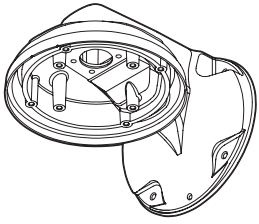

1. Dimension & Accessories

☒ Please check if all the camera and accessories are included in the package.

Wall Mount Bracket Manual Outdoor Dome Camera

Quick Manual

Ver. 1.0 / 2021.05

Before installing and using the Camera, please read this manual carefully.
Be sure to keep it handy for future reference.

Manual

Mount Pad

Mount Template

Mount
Screw 4ea

Mount
Screw 4ea

Screw &
Plastic Anchor-4pcs

2. Installation

- 1 Attach the Mount Pad and mount it on the wall.
- 2 Connect the cable.
- 3 Attach the camera bottom to the mount hole.
- 4 After adjusting the camera, attach the upper case to complete the mounting.