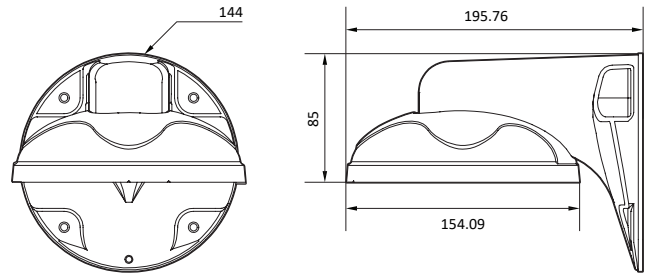

1. Dimension & Accessories

☒ Please check if all the camera and accessories are included in the package.

Wall Mount Bracket Manual Outdoor Dome Camera

Quick Manual

Ver. 1.0 / 2021.05

Before installing and using the Camera, please read this manual carefully.
Be sure to keep it handy for future reference.

Manual

Mount Pad

Mount Template

Mount
Screw 4ea

Mount
Screw 4ea

Screw &
Plastic Anchor-4pcs

2. Installation

- 1 Attach the Mount Pad and mount it on the wall.
- 2 Connect the cable.
- 3 Attach the camera bottom to the mount hole.
- 4 After adjusting the camera, attach the upper case to complete the mounting.