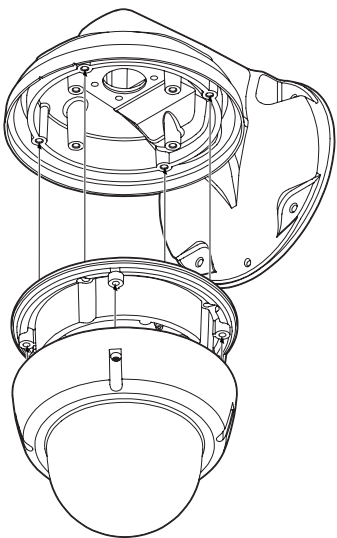

1. Dimension & Accessories

☒ Please check if all the camera and accessories are included in the package.

Wall Mount Bracket Manual Outdoor Dome Camera

Quick Manual

Ver. 1.0 / 2021.05

Before installing and using the Camera, please read this manual carefully.
Be sure to keep it handy for future reference.

Manual

Mount Pad

Mount Template

Mount
Screw 4ea

Mount
Screw 4ea

Screw &
Plastic Anchor-4pcs

2. Installation

- 1 Attach the Mount Pad and mount it on the wall.
- 2 Connect the cable.
- 3 Attach the camera bottom to the mount hole.
- 4 After adjusting the camera, attach the upper case to complete the mounting.