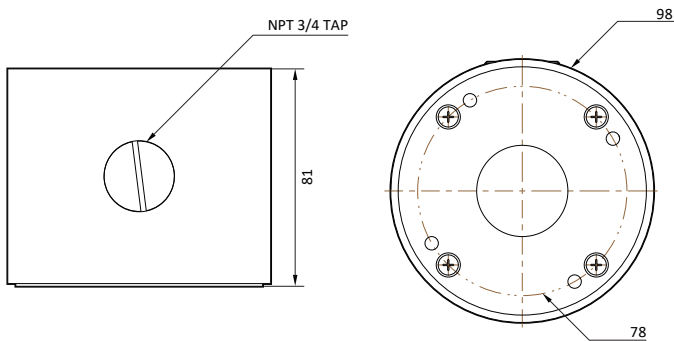

1. Dimension & Accessories

Screw &
Plastic Anchor-4pcs

Plate Screw

Camera Mount Screw

1.5/2.0mm TOOL

User's Manual

Mount Template