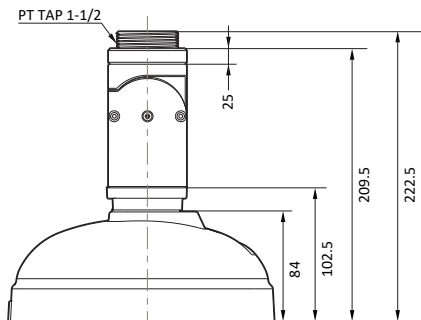

1. Dimension & Accessories

Tilt Mount Screw

Safety Wire

Manual

Torx Wrench

Hexagonal Wrench