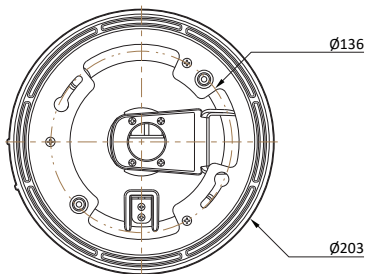

1. Dimension & Accessories

Tilt Mount Screw

Safety Wire

Manual

Torx Wrench

Hexagonal Wrench