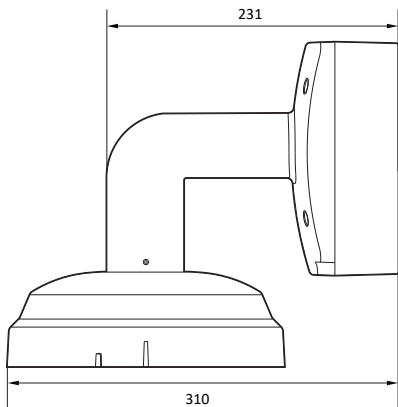

1. Dimension & Accessories

Mount Screw

Screw &
Plastic Anchor-4pcs

Safety Wire

Manual

Mount Template

Torx Wrench (T20)

Hexagonal Wrench