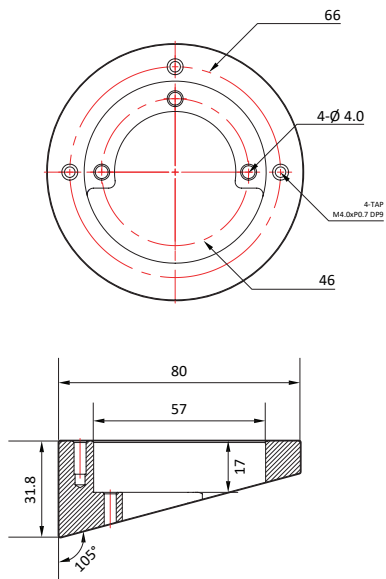

# 1. Dimension & Accessories

---

Mount  
Screw 3ea

Manual