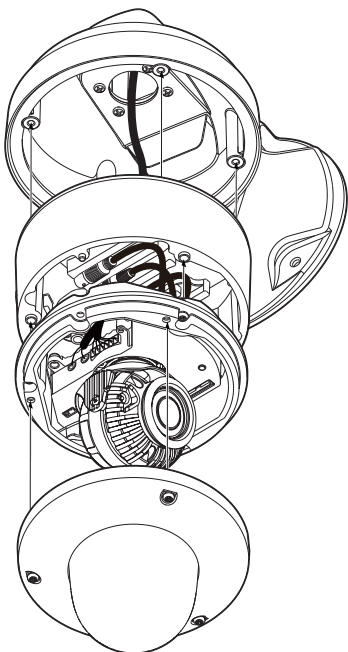

## Wall Mount Bracket Manual Outdoor Dome Camera

### Quick Manual

Ver. 1.1 / 2022.06

Before installing and using the Camera, please read this manual carefully.  
Be sure to keep it handy for future reference.

Mount Template

Manual

Screw & Plastic Anchor-4pcs

Mount Screw 4ea

# 2. Installation

Installation Type A

- 1 Using provided template sheet, make holes on the ceiling panel in the desired location.
- 2 By tightening four screws provided, attach the mount bracket on the panel.
- 3 Connect the cable.
- 4 Attach the camera bottom to the mount hole.
- 5 After adjusting the camera, attach the upper case to complete the mounting.