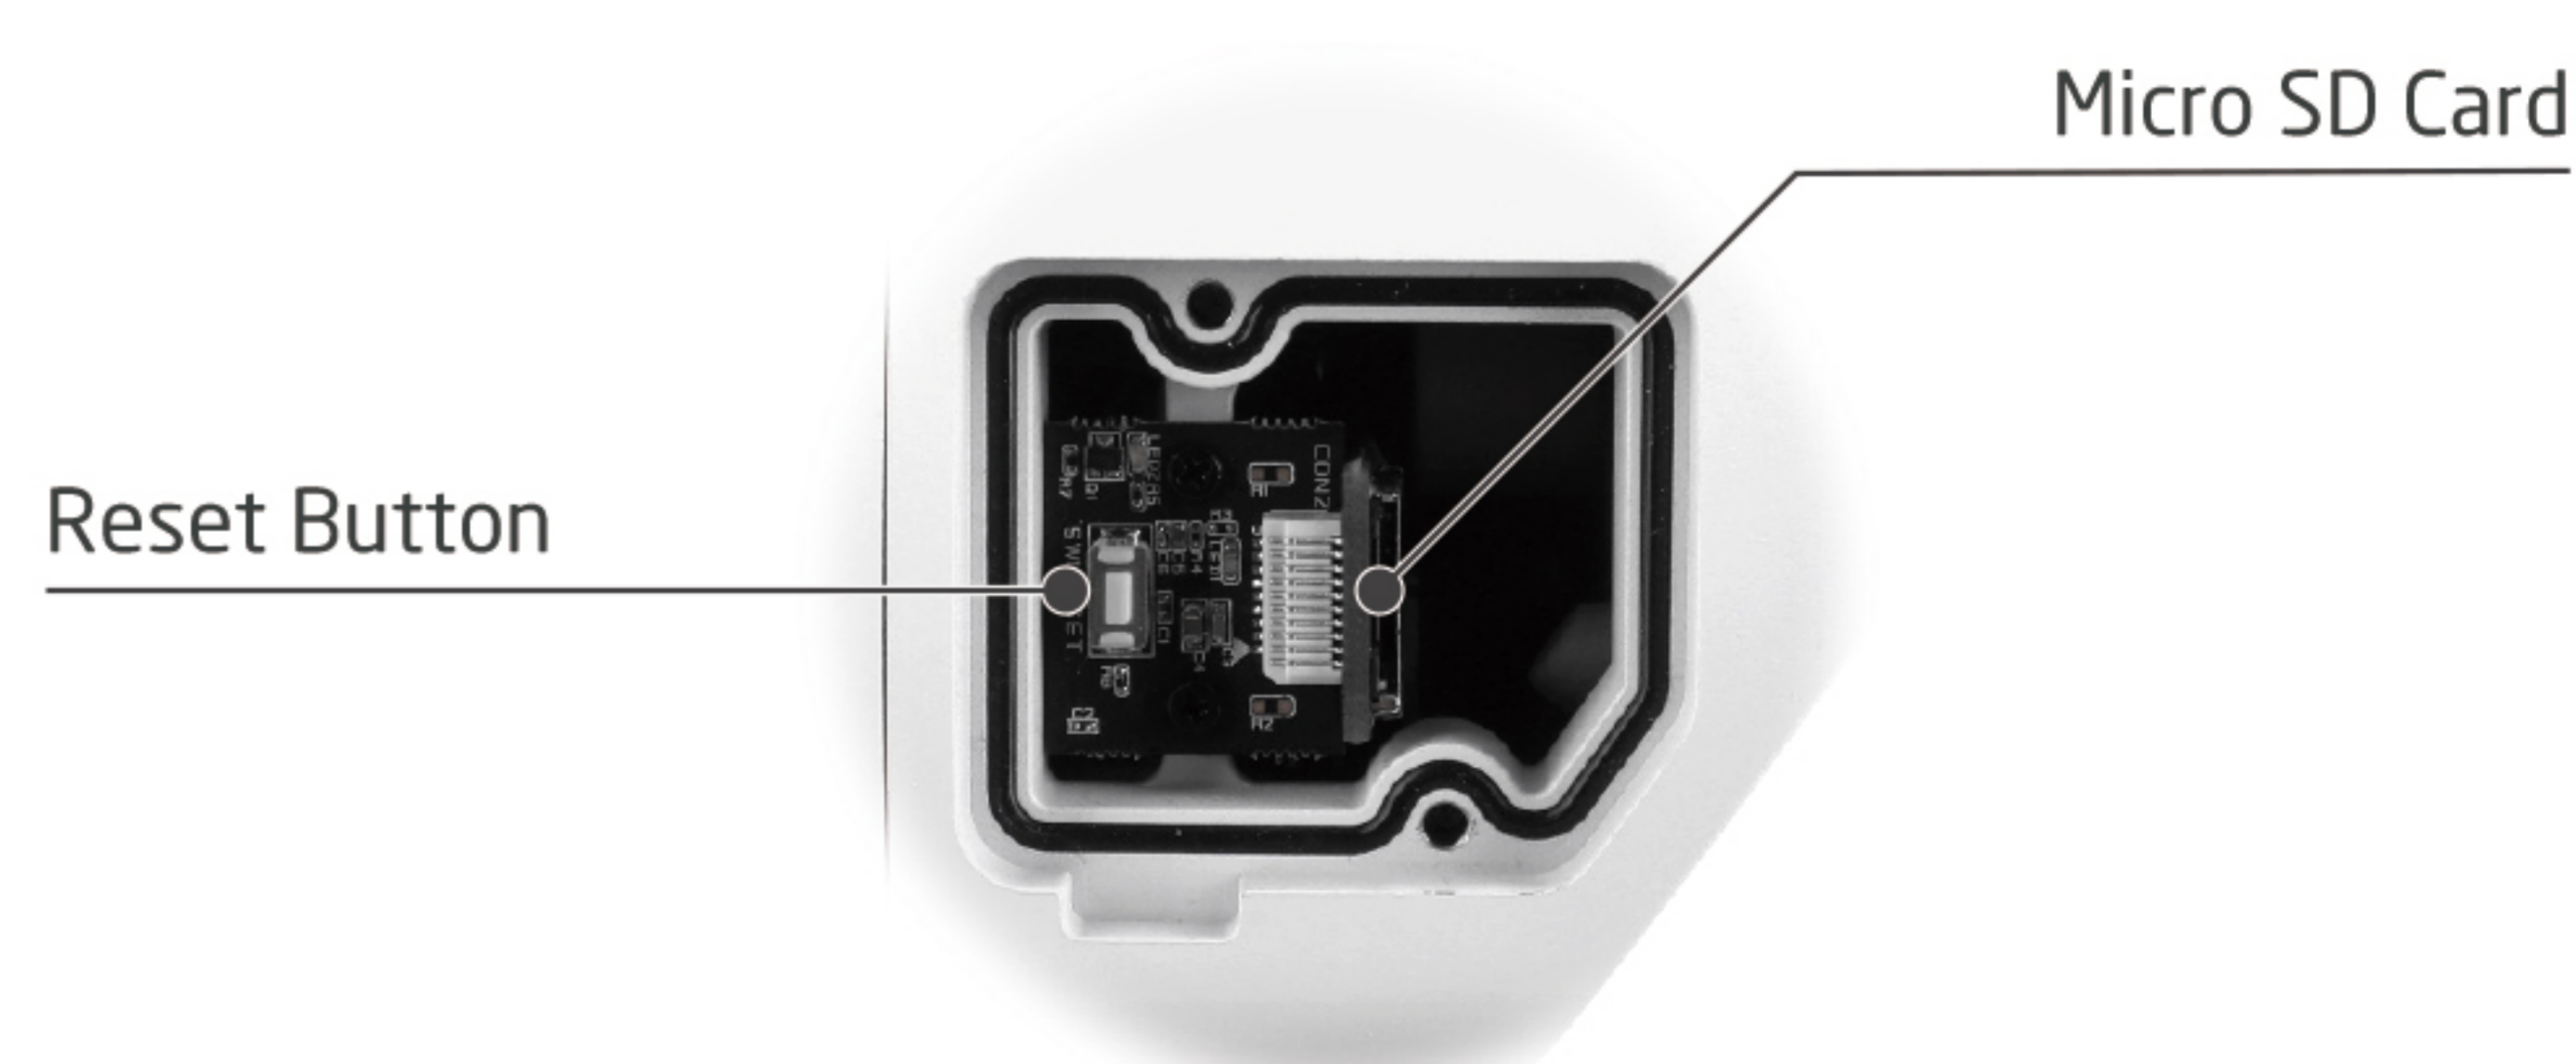

4K 1 SENSOR EYEVIEW PANORAMIC BULLET

HD IP IR BULLET CAMERA
8MP / BIDIRECTIONAL AUDIO
DC12V / PoE / IP67 RATED

Minimize IR Reflection with Black-Window

Using a Black-window cover, IR Reflection is significantly reduced in Night mode images than normal dome cover reflection especially at night compared to the conventional transparent dome cover.

4K 180° Panoramic Eyeview

The images output from the 4K sensor supports panoramic views with minimum distortion similar to human vision compared to Fisheye's de-warping images.

Suitable for Indoors Installation

Focal Length of at least 50 to 60CM.
Compared to panoramic cameras with a focal length of at least 5 to 10M, it's much easier to install in narrow corridors or buses with the near 50 to 60CM. Also, the compact size doesn't affect interior design when installed indoors, mounts by fitting is easy to install.

External Control

You can control / access the Reset / 2ndVideo Output / Micro SD Card from the outside.