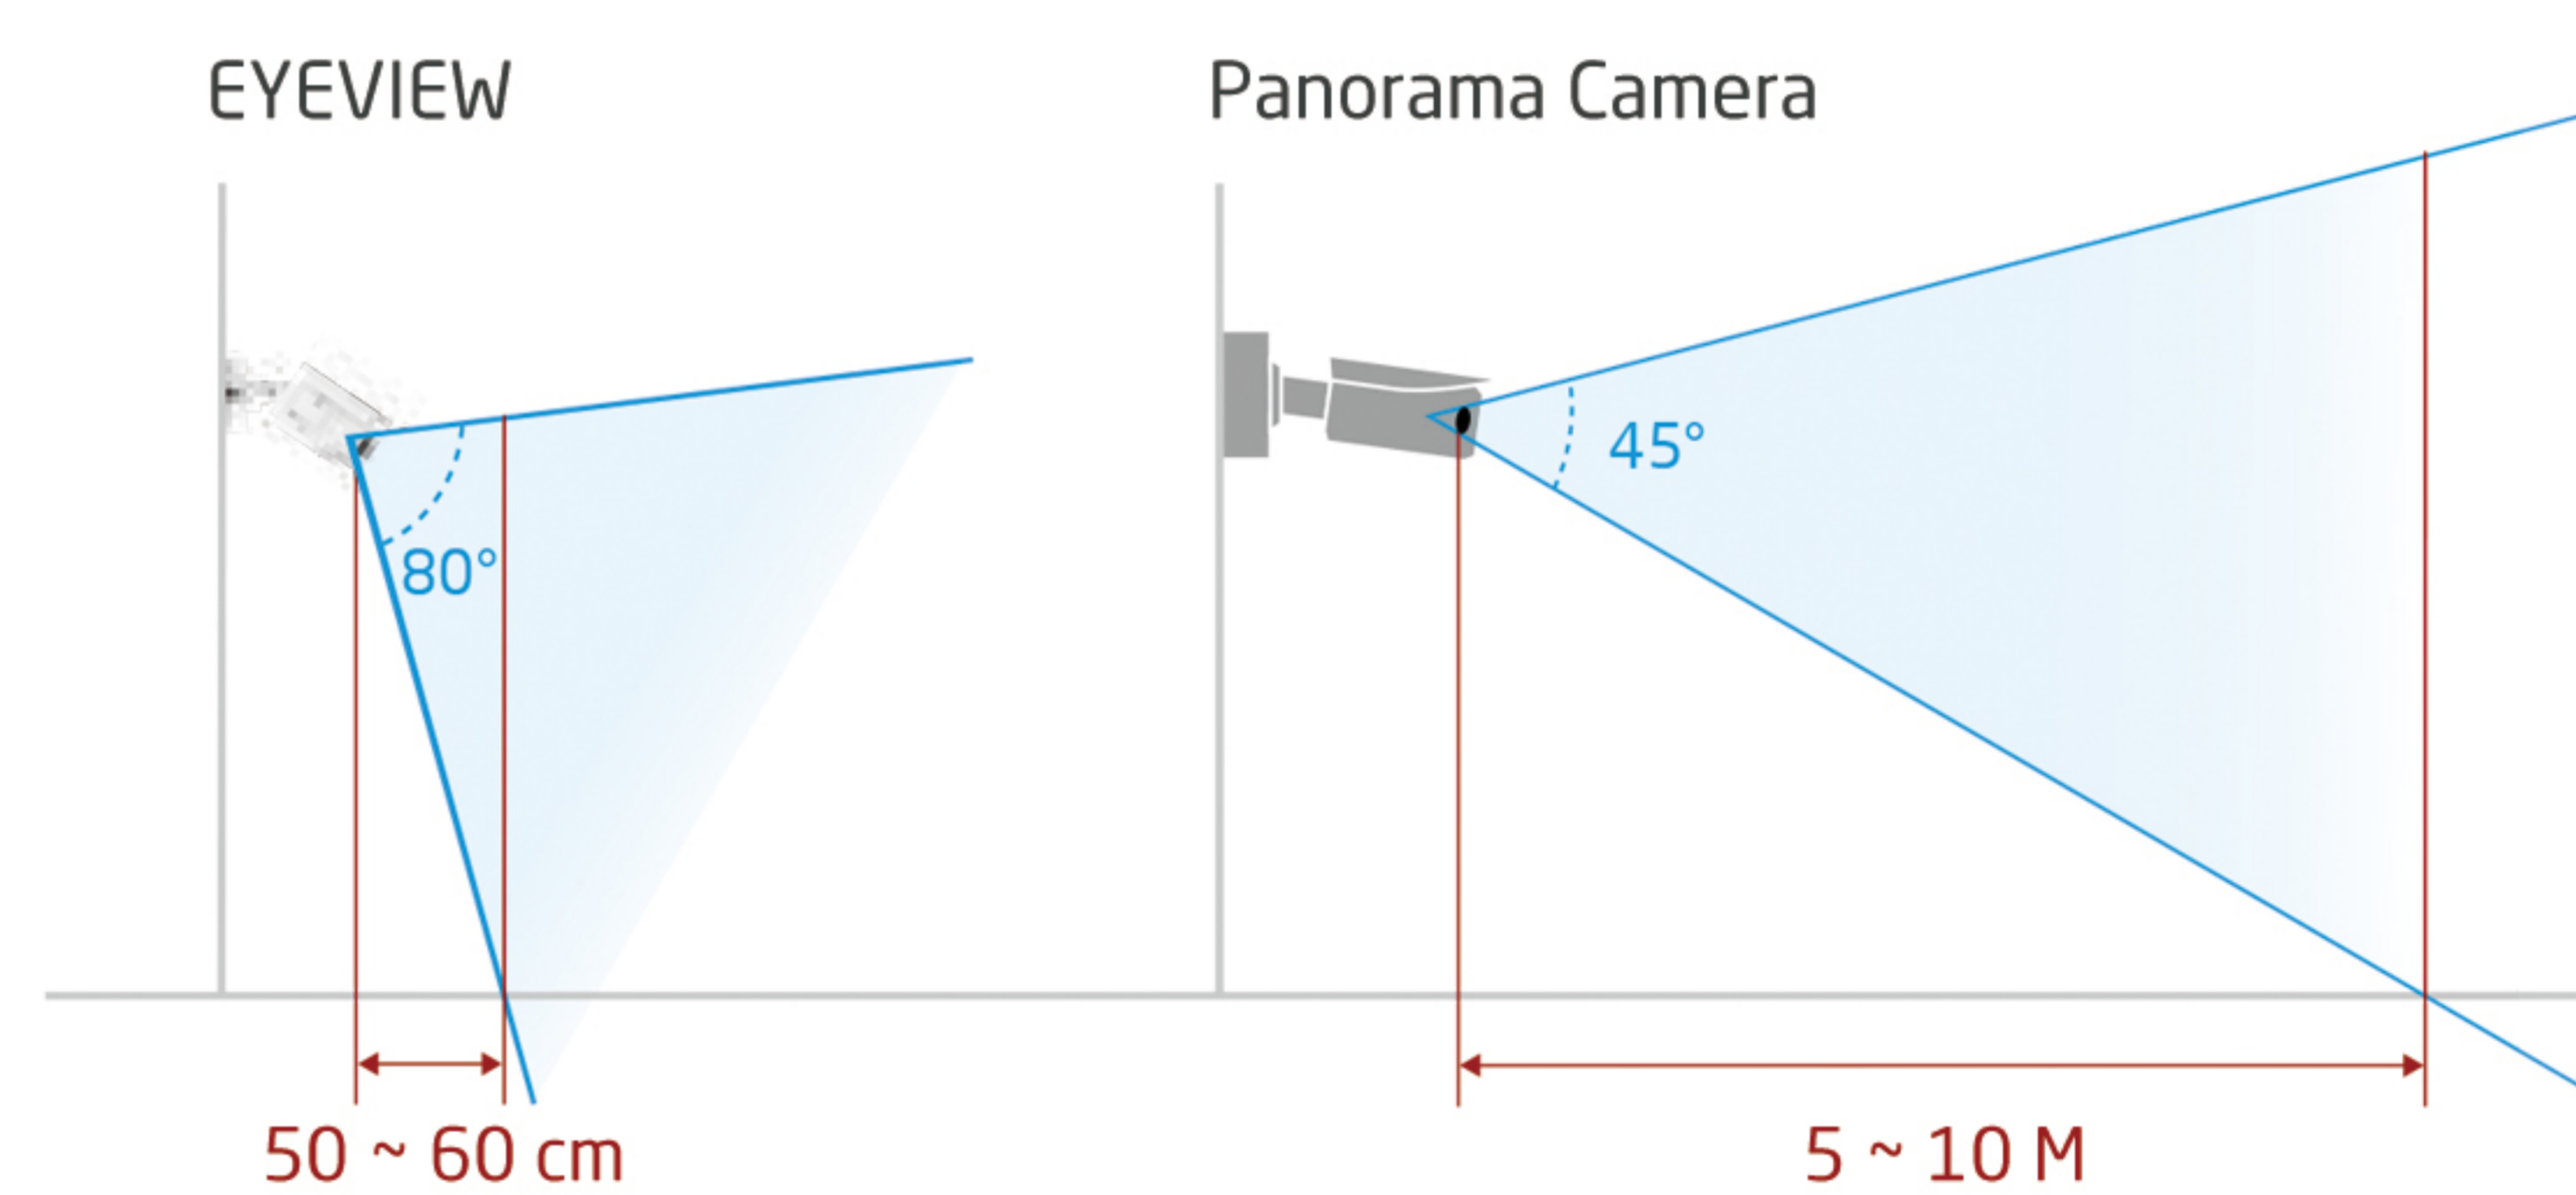

4K 1 SENSOR EYEVIEW PANORAMIC BULLET

HD IP IR BULLET CAMERA
8MP / BIDIRECTIONAL AUDIO
DC12V / PoE / IP67 RATED

Minimize IR Reflection with Black-Window

Using a Black-window cover, IR Reflection is significantly reduced in Night mode images than normal dome cover reflection especially at night compared to the conventional transparent dome cover.

4K 180° Panoramic Eyeview

The images output from the 4K sensor supports panoramic views with minimum distortion similar to human vision compared to Fisheye's de-warping images.

Suitable for Indoors Installation

Focal Length of at least 50 to 60CM.
Compared to panoramic cameras with a focal length of at least 5 to 10M, it's much easier to install in narrow corridors or buses with the near 50 to 60CM. Also, the compact size doesn't affect interior design when installed indoors, mounts by fitting is easy to install.