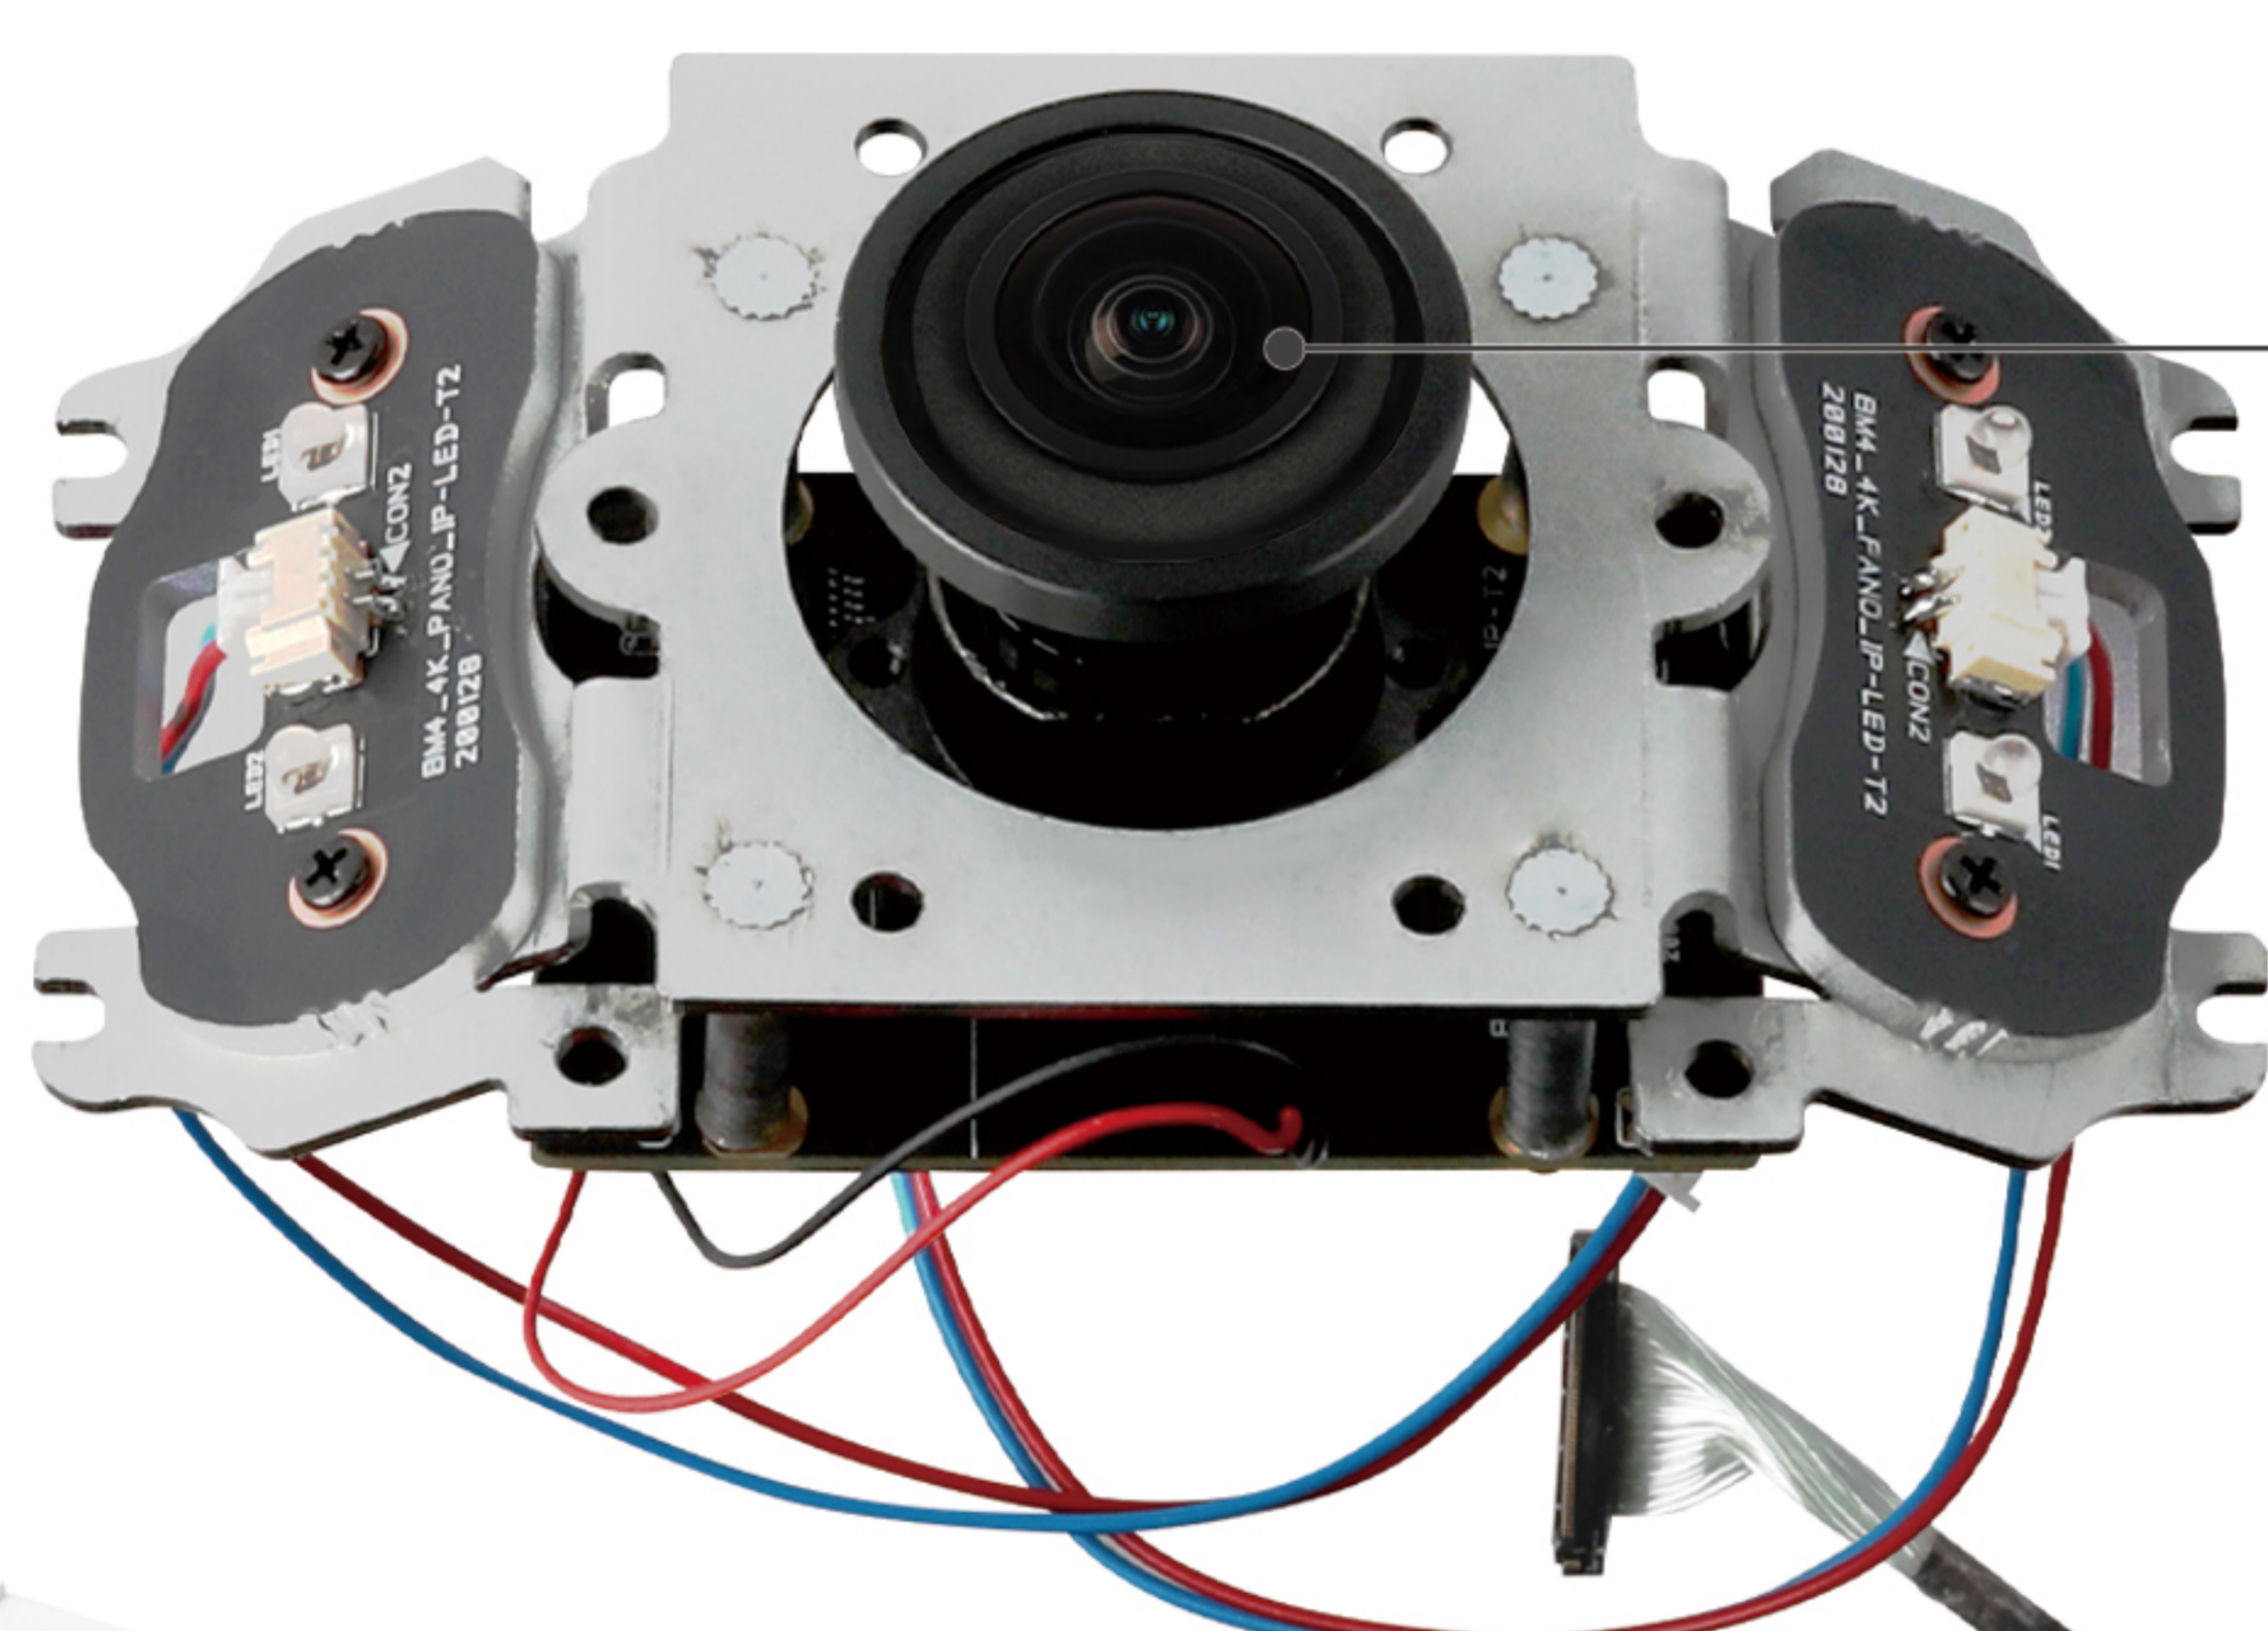

4K 1 SENSOR EYEVIEW PANORAMIC BULLET

HD IP IR BULLET CAMERA
8MP / BIDIRECTIONAL AUDIO
DC12V / PoE / IP67 RATED

Minimize IR Reflection with Black-Window

Using a Black-window cover, IR Reflection is significantly reduced in Night mode images than normal dome cover reflection especially at night compared to the conventional transparent dome cover.

4K 180° Panoramic Eyeview

The images output from the 4K sensor supports panoramic views with minimum distortion similar to human vision compared to Fisheye's de-warping images.

Suitable for Indoors Installation

Focal Length of at least 50 to 60CM.
Compared to panoramic cameras with a focal length of at least 5 to 10M, it's much easier to install in narrow corridors or buses with the near 50 to 60CM. Also, the compact size doesn't affect interior design when installed indoors, mounts by fitting is easy to install.

External Control

You can control / access the Reset / 2ndVideo Output / Micro SD Card from the outside.