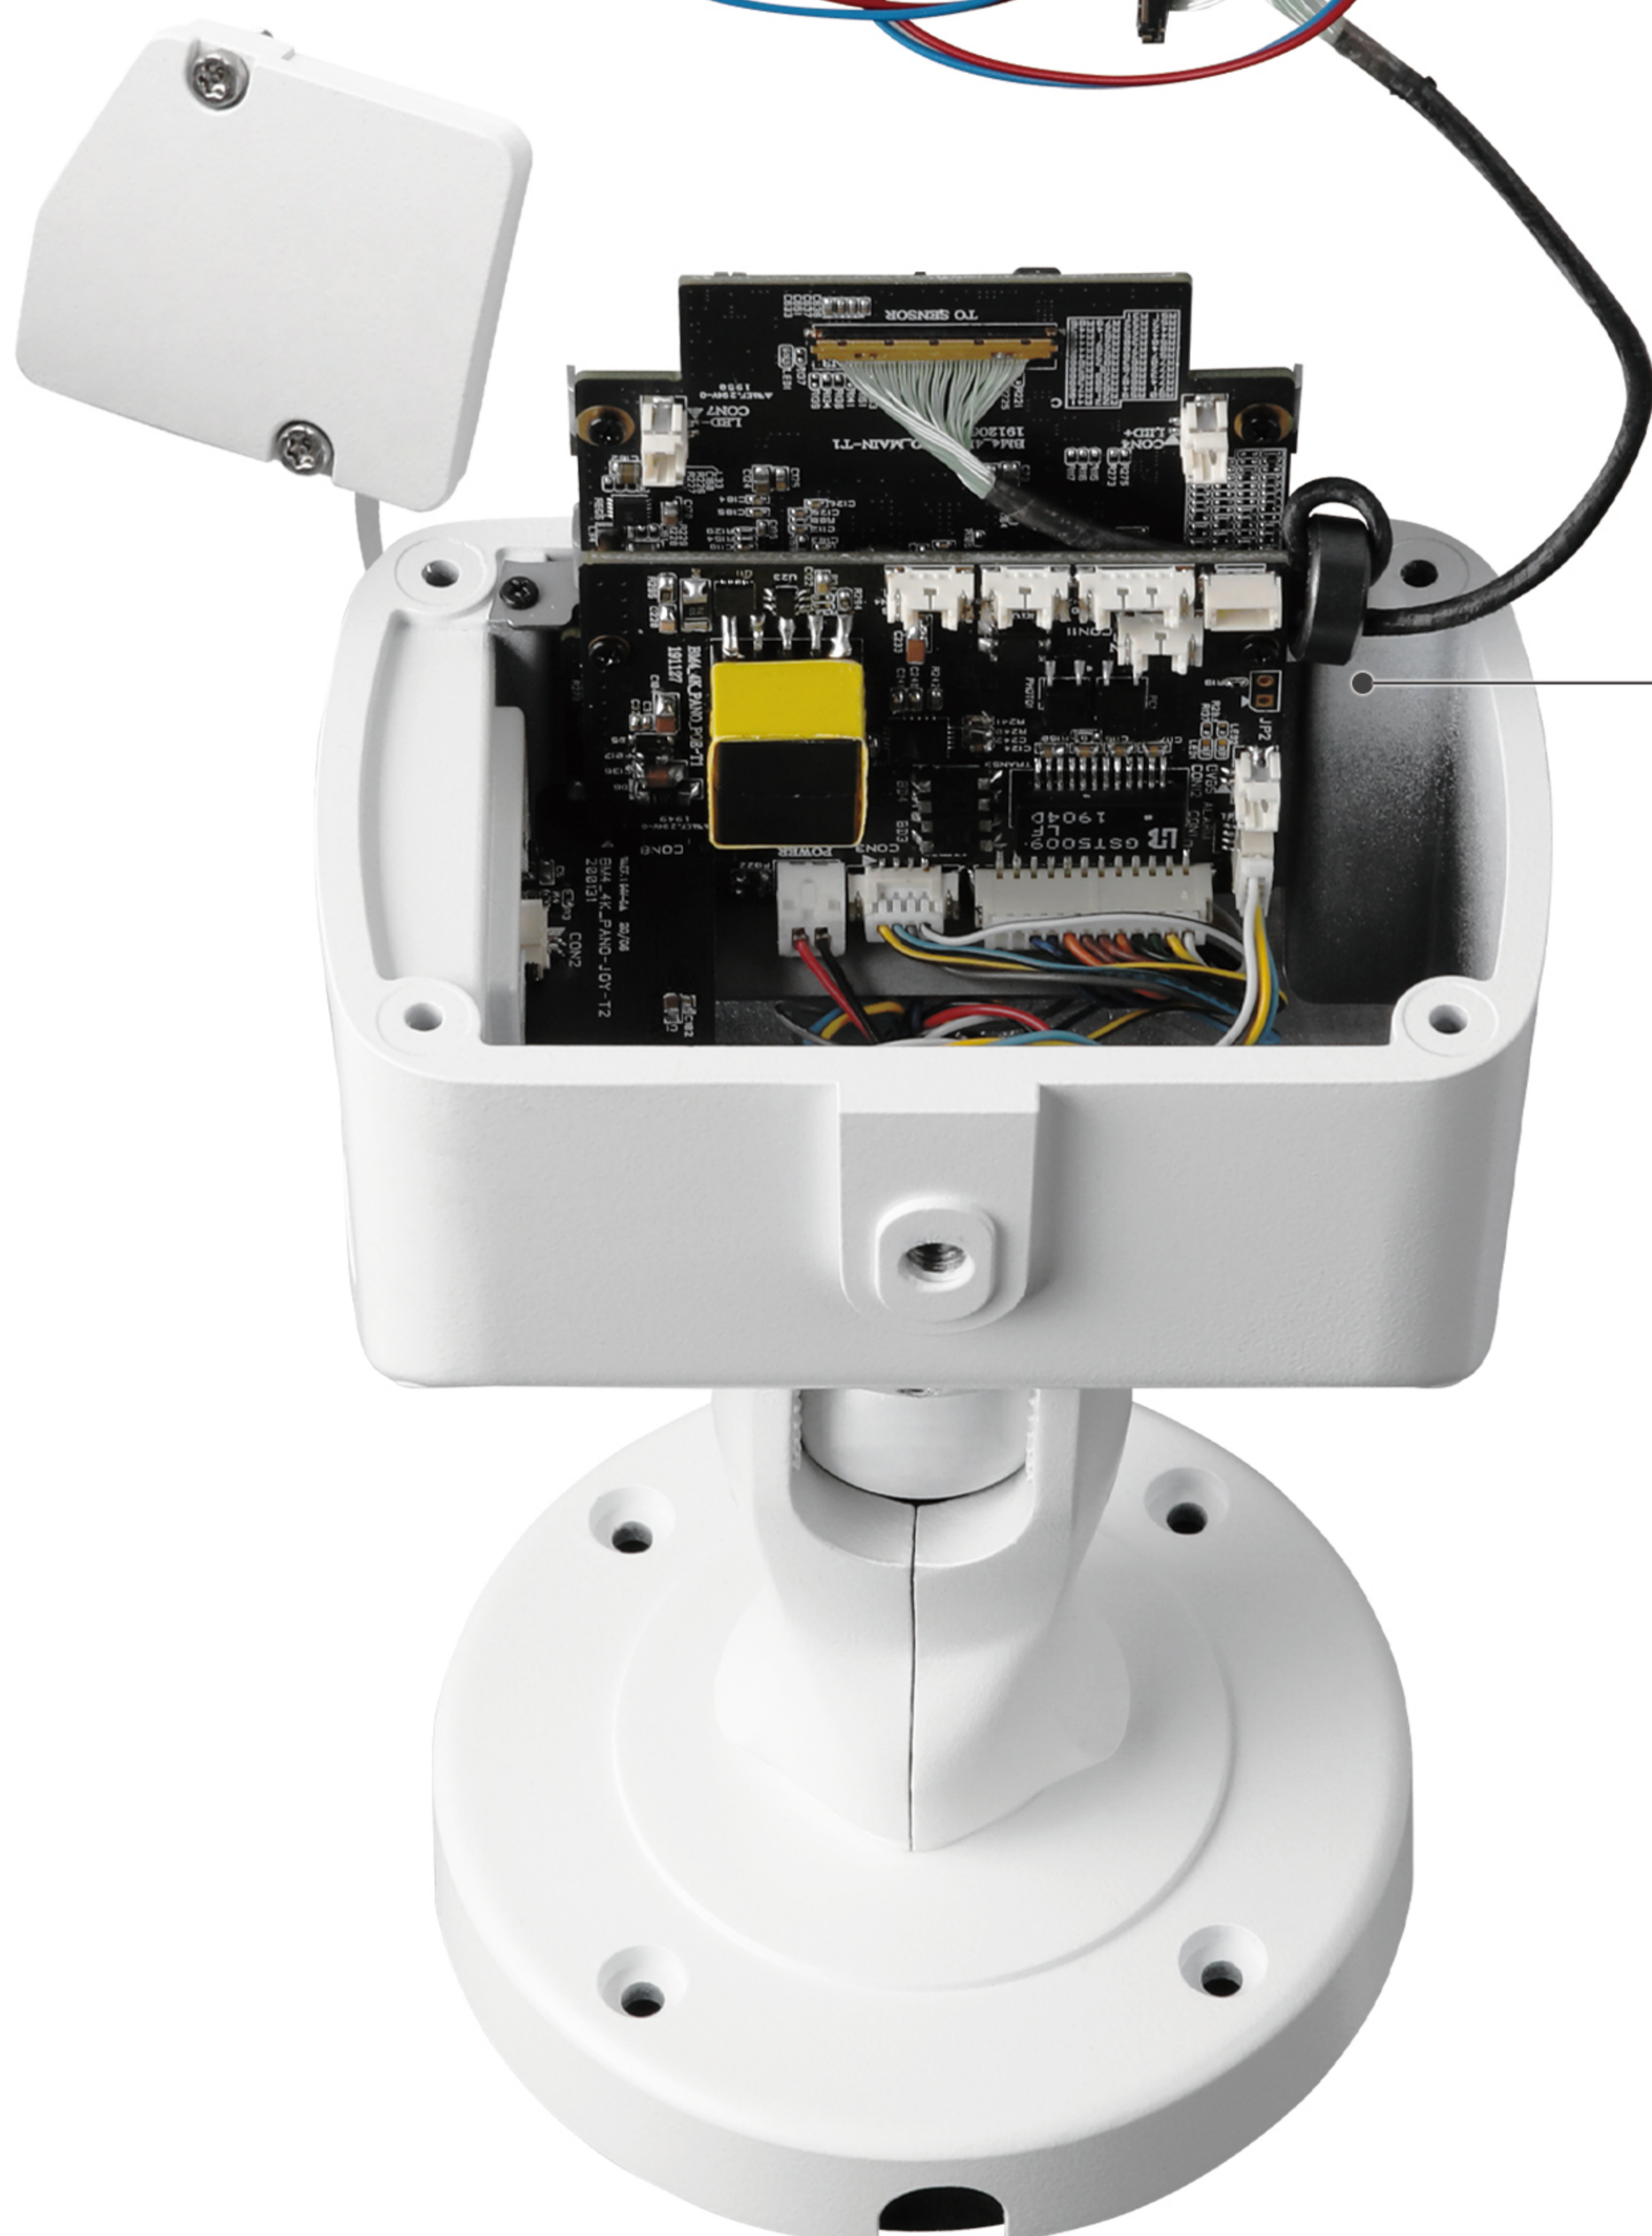

4K 1 SENSOR EYEVIEW PANORAMIC BULLET

HD IP IR BULLET CAMERA
8MP / BIDIRECTIONAL AUDIO
DC12V / PoE / IP67 RATED

Minimize IR Reflection with Black-Window

Using a Black-window cover, IR Reflection is significantly reduced in Night mode images than normal dome cover reflection especially at night compared to the conventional transparent dome cover.

4K 180° Panoramic Eyeview

The images output from the 4K sensor supports panoramic views with minimum distortion similar to human vision compared to Fisheye's de-warping images.

Suitable for Indoors Installation

Focal Length of at least 50 to 60CM.
Compared to panoramic cameras with a focal length of at least 5 to 10M, it's much easier to install in narrow corridors or buses with the near 50 to 60CM. Also, the compact size doesn't affect interior design when installed indoors, mounts by fitting is easy to install.

External Control

You can control / access the Reset / 2ndVideo Output / Micro SD Card from the outside.